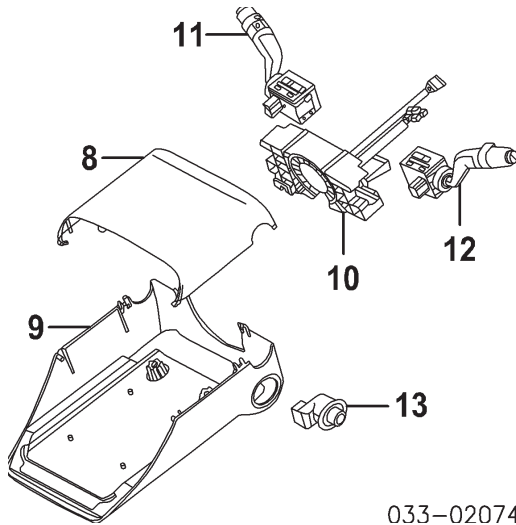

3 Bracket, Air Bag Module		C2P3705	\$60.50
4 Switch, Cruise Control			
w/Adaptive Cruise Control	.4	C2P16122	\$73.75
w/o Adaptive Cruise Control	.4	C2P16121	\$73.75
5 Switch, Communication	.4	C2P3386	\$134.50
6 Harness, Switch		C2P7725	\$30.95
7 Lever, Gear Shift	R	C2P3687	\$22.85
	L	C2P3686	\$22.85