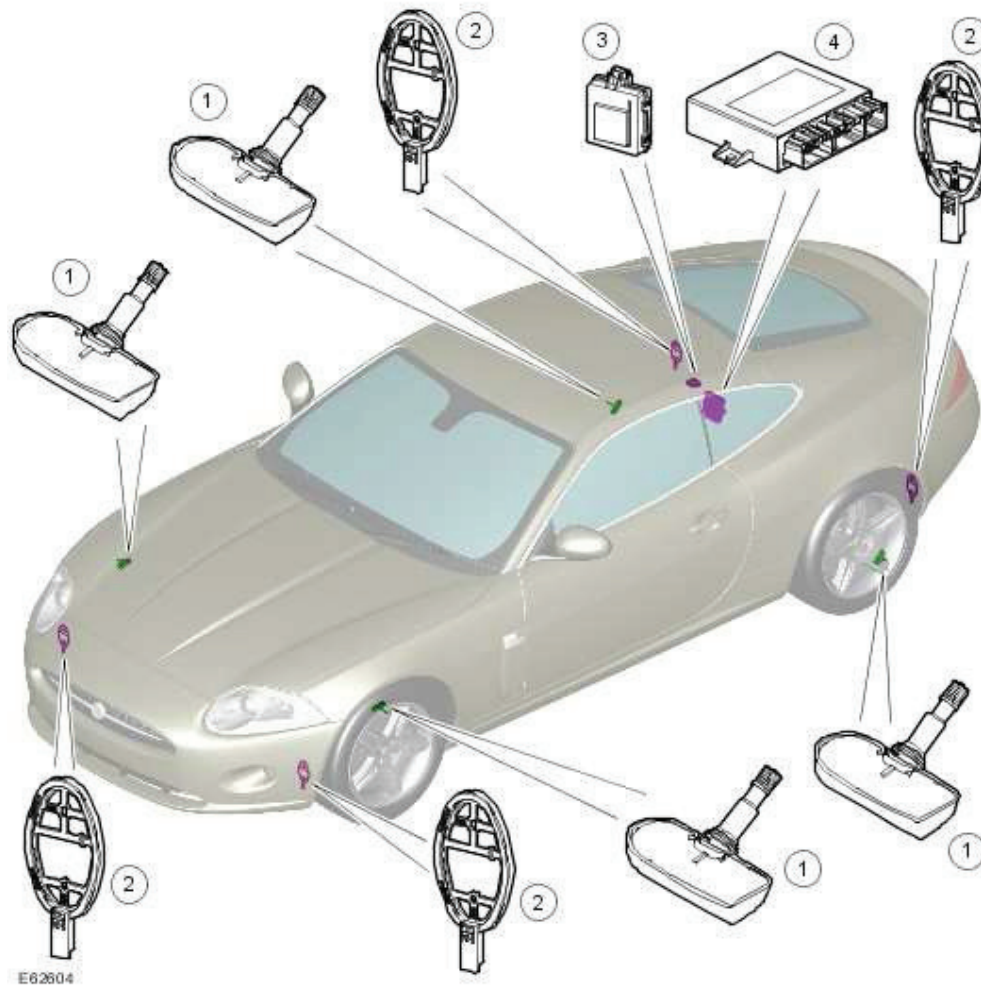

TIRE PRESSURE MONITORING SYSTEM (TPMS)

COMPONENT LOCATION

Item	Part Number	Description
1		Tire pressure sensor (4 off)
2		Initiator (4 off)
3		Tire Pressure Monitoring System (TPMS) receiver
4		TPMS module