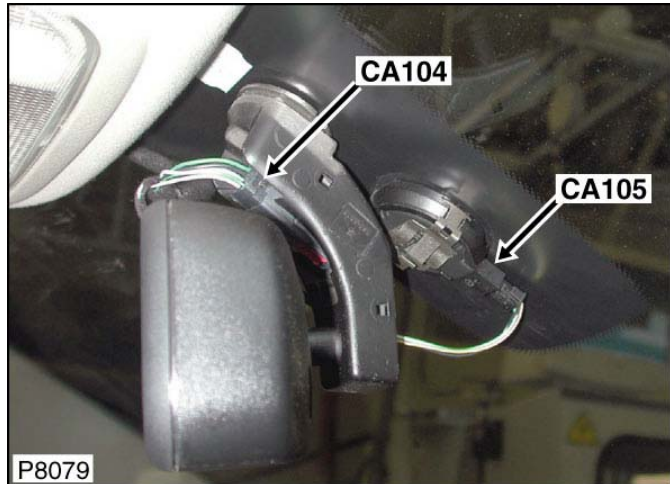

Connector: **CA104**

CONNECTOR HOUSING SERVICEABLE

Description: **Mirror-interior**

Location: **Rear view mirror**

Qualifier:

Part No.: **YPC905670**

Colour: **GREY**

Cavities: **8WY**

Harness: **CABIN RH HARNESS**

Wire Chart

CAV	CSA	COL	CCT	DESTN
1	0.35	WB	ALL	S/JOINT CAS07
2	0.35	WU	ALL	CA016
3	0.75	B	ALL	S/JOINT CAS77
4	0.35	N	(EC_MIRR)	S/JOINT CAS20
5	0.35	GB	(EC_MIRR)	S/JOINT CAS19