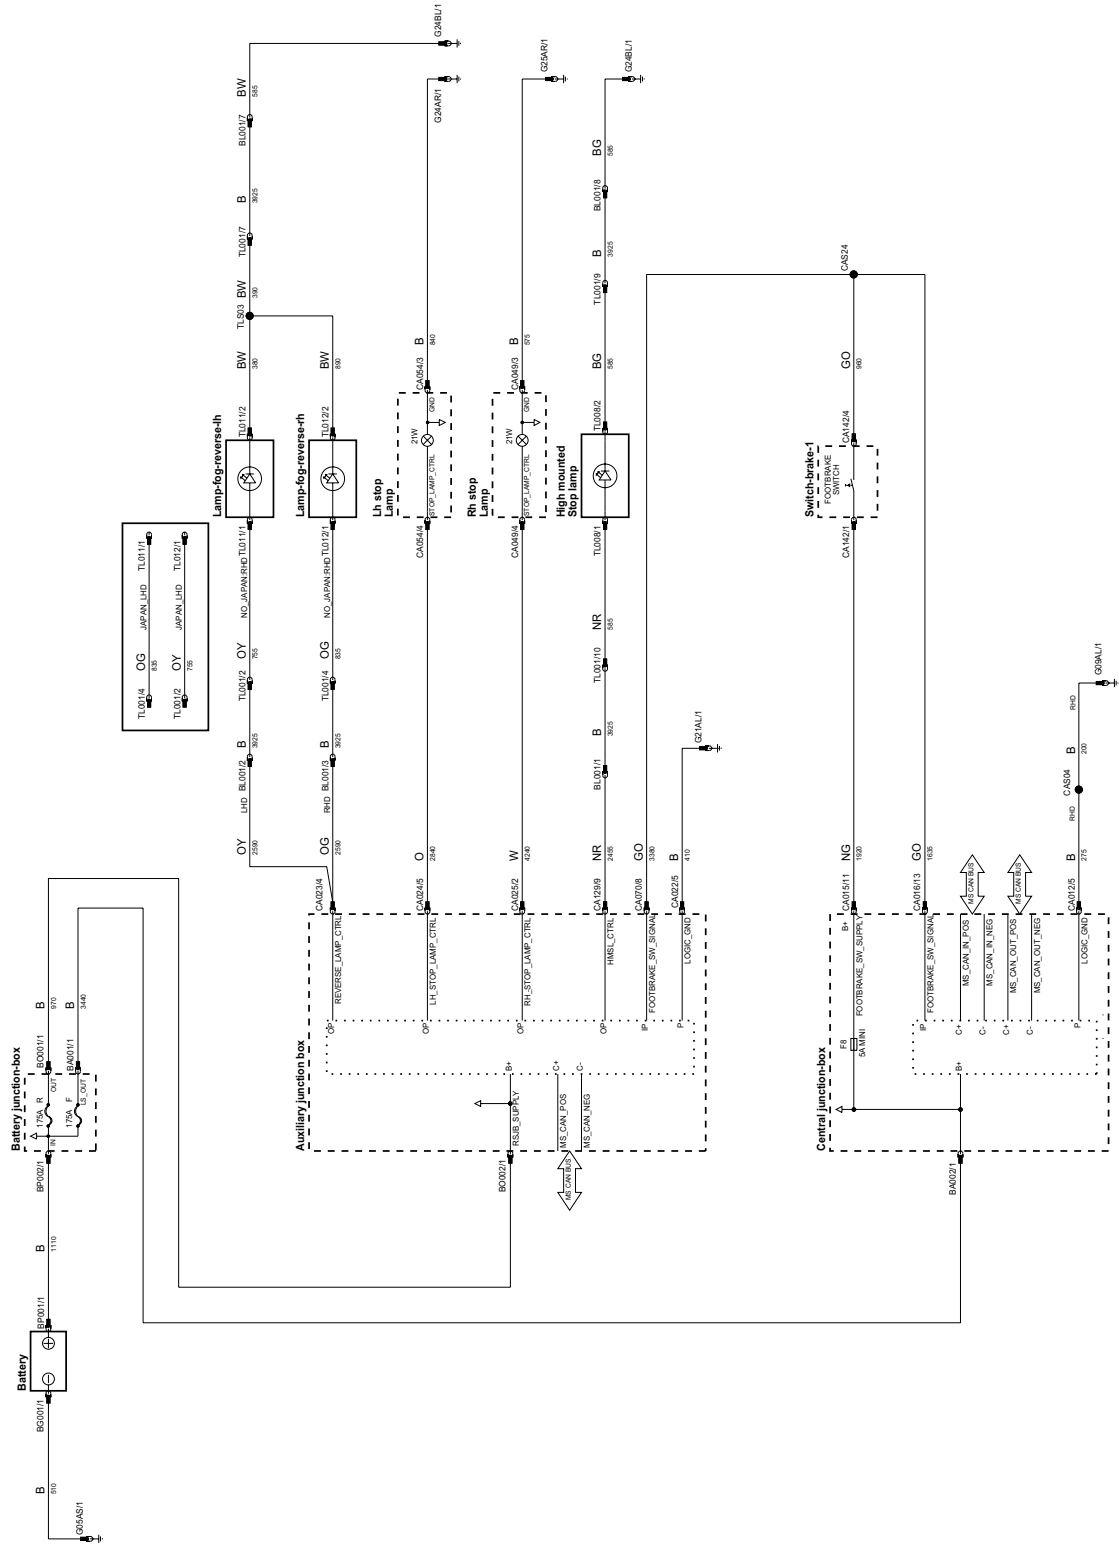

PI:MS:7006-cab

IP	Input	VREF	Sensor/Signal Supply V	HS CAN BUS	High speed controller area network bus	MOST BUS	Media oriented systems transport bus	VARIANT:	AI
OP	Output	GRF	Sensor/Signal Ground	MS CAN BUS	Medium speed controller area network bus			VIN RANGE:	AI
								DATE OF ISSUE:	September, 2006