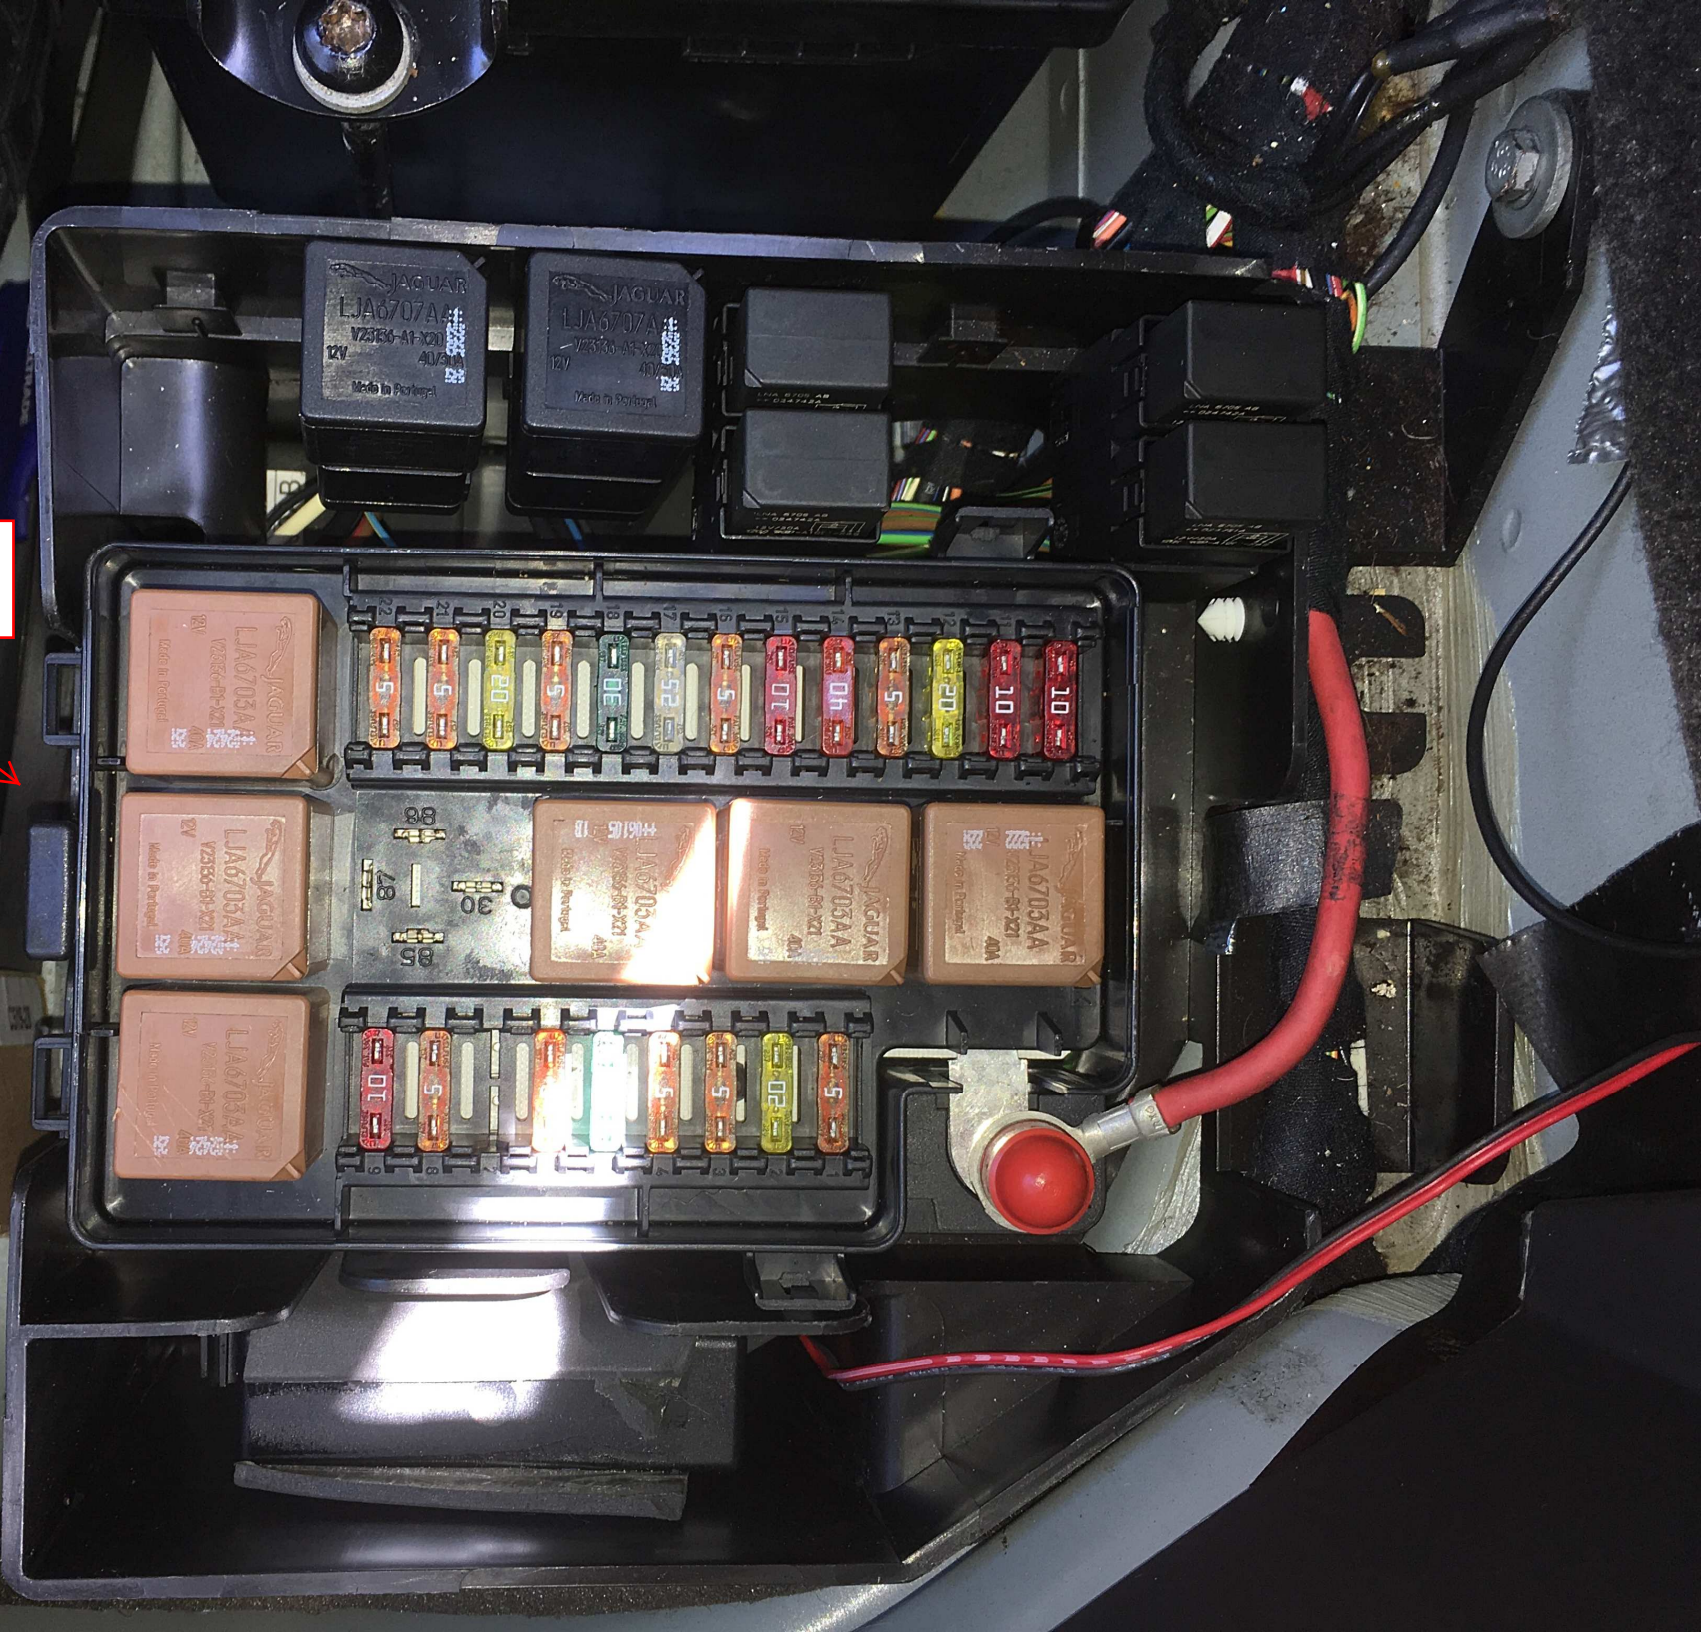

Rear Fuse Box

Pull up on this tab

slide fuse box to left after pulling up on tab

pull up on fuse box  
to see connectors

21-10-02 AB

orange with green stripe wire - White connector

Diode with short length of wire connected on each end and protected with shrink tubing

orange with green stripe wire - Black connector