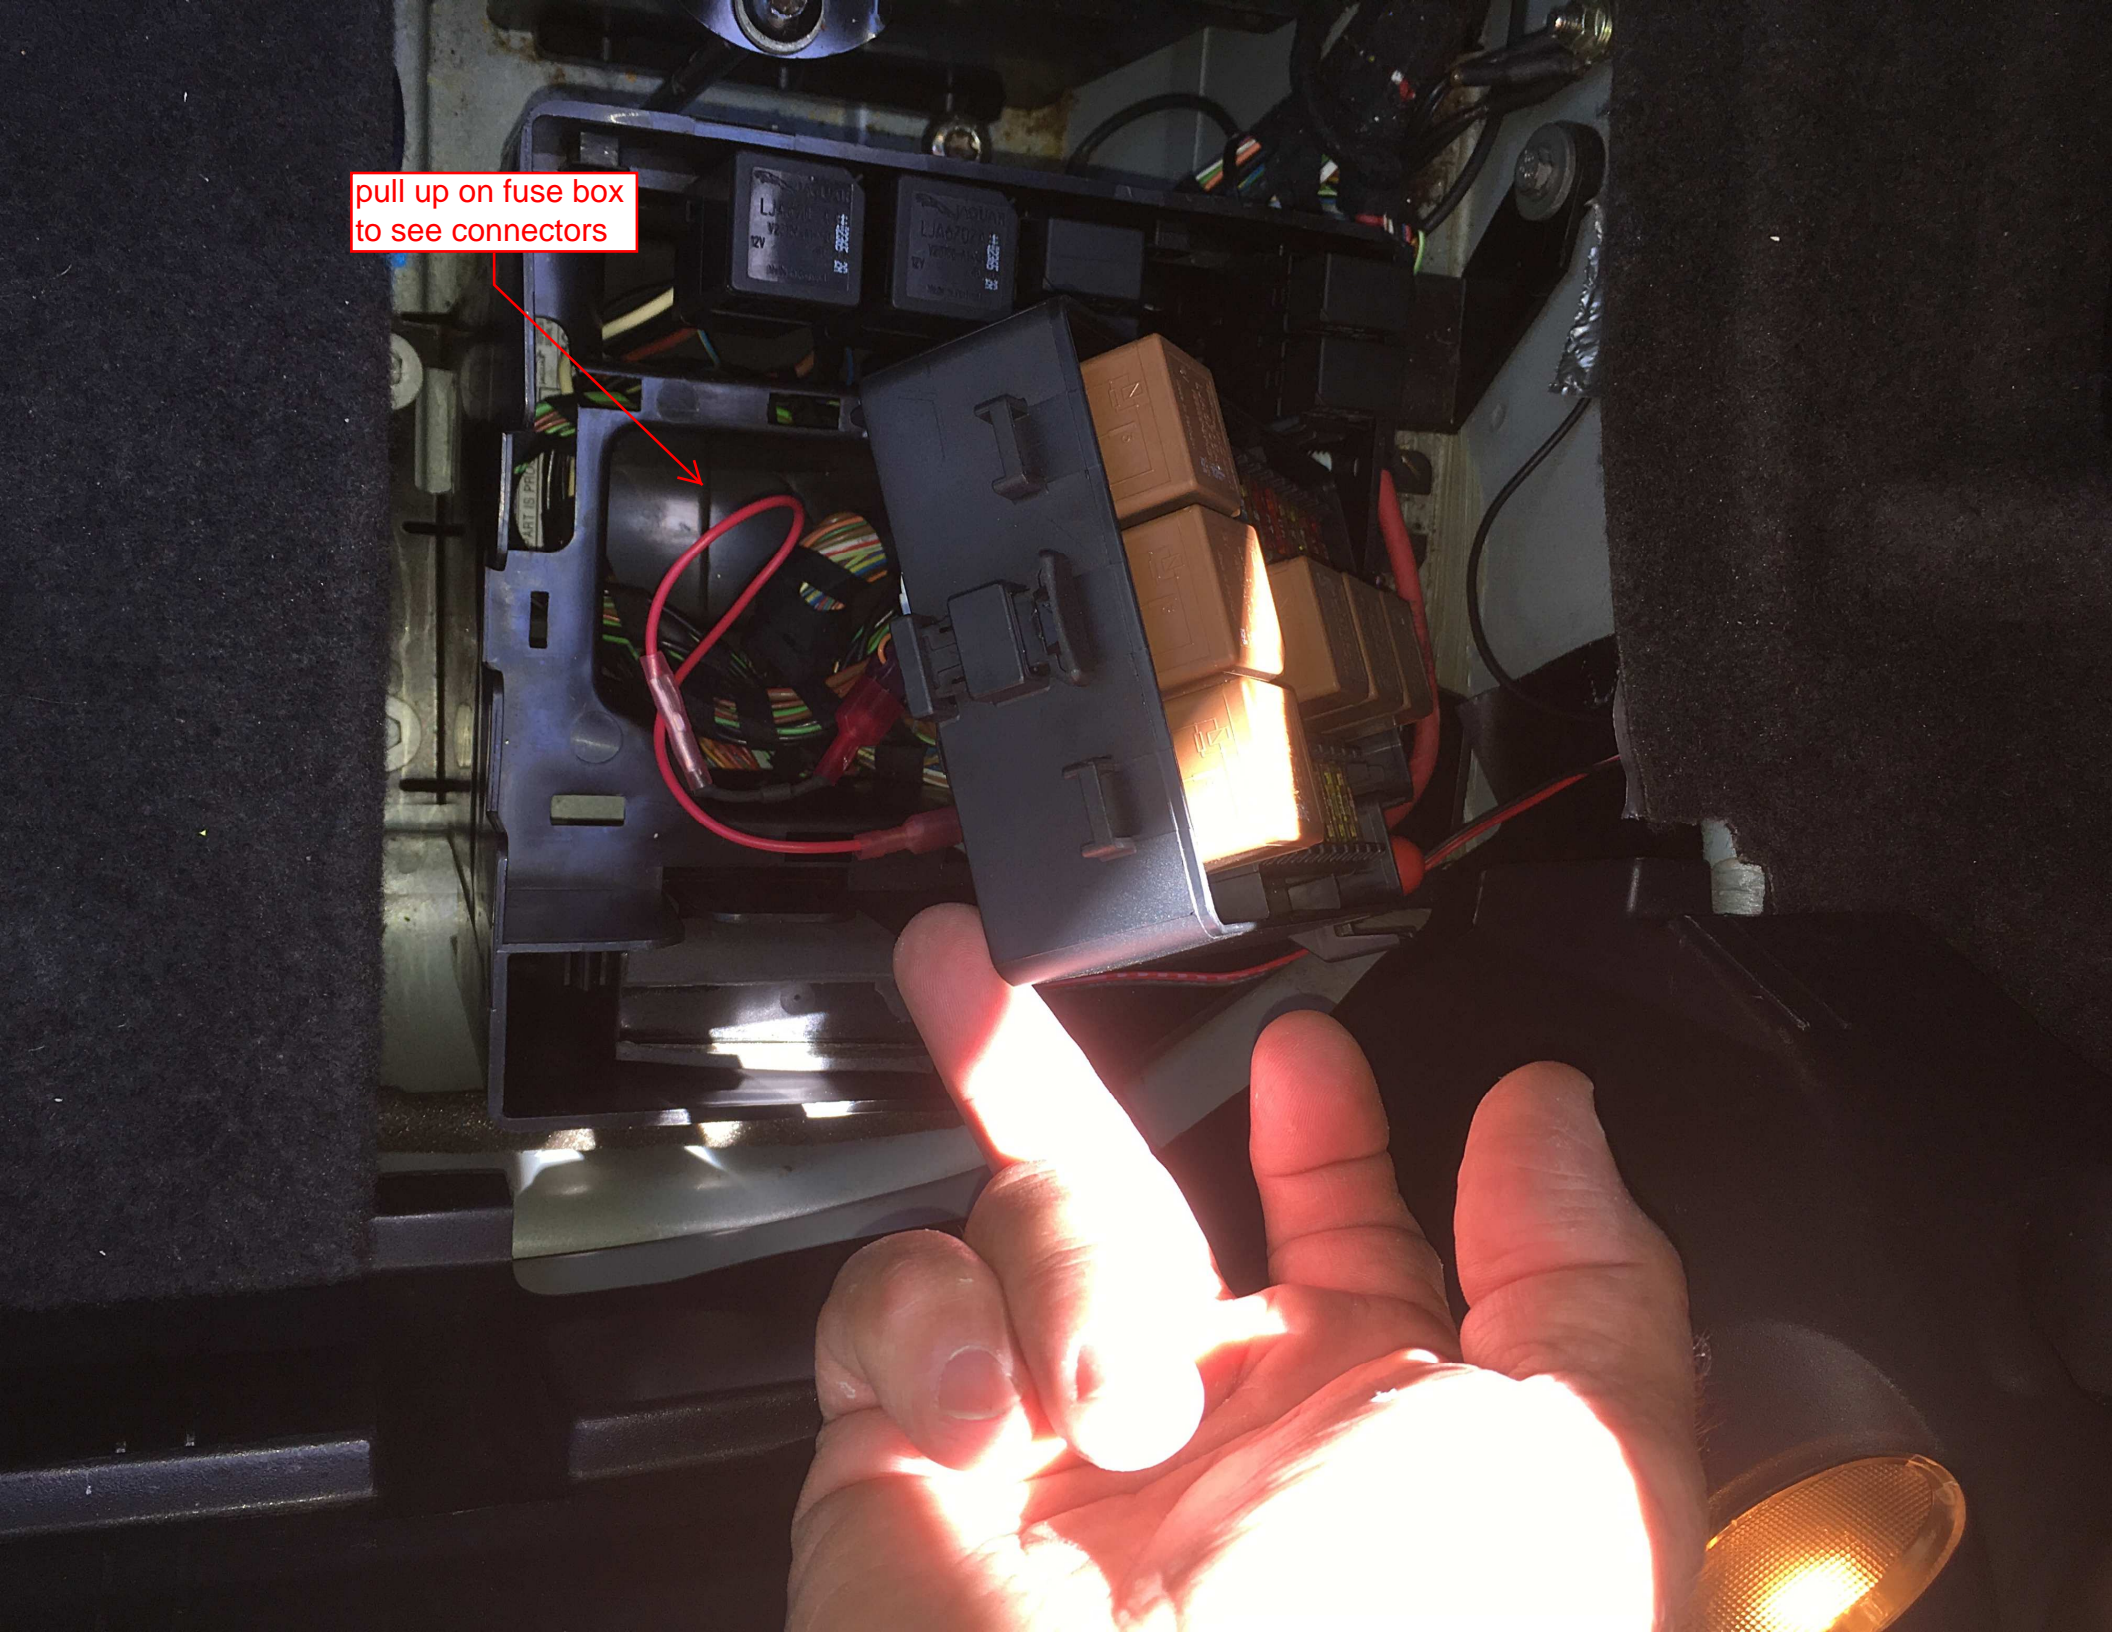

Rear Fuse Box

Pull up on this tab

slide fuse box to left after pulling up on tab

pull up on fuse box  
to see connectors

21-10-02 AB

orange with green stripe wire - White connector

Diode with short length of wire connected on each end and protected with shrink tubing

orange with green stripe wire - Black connector