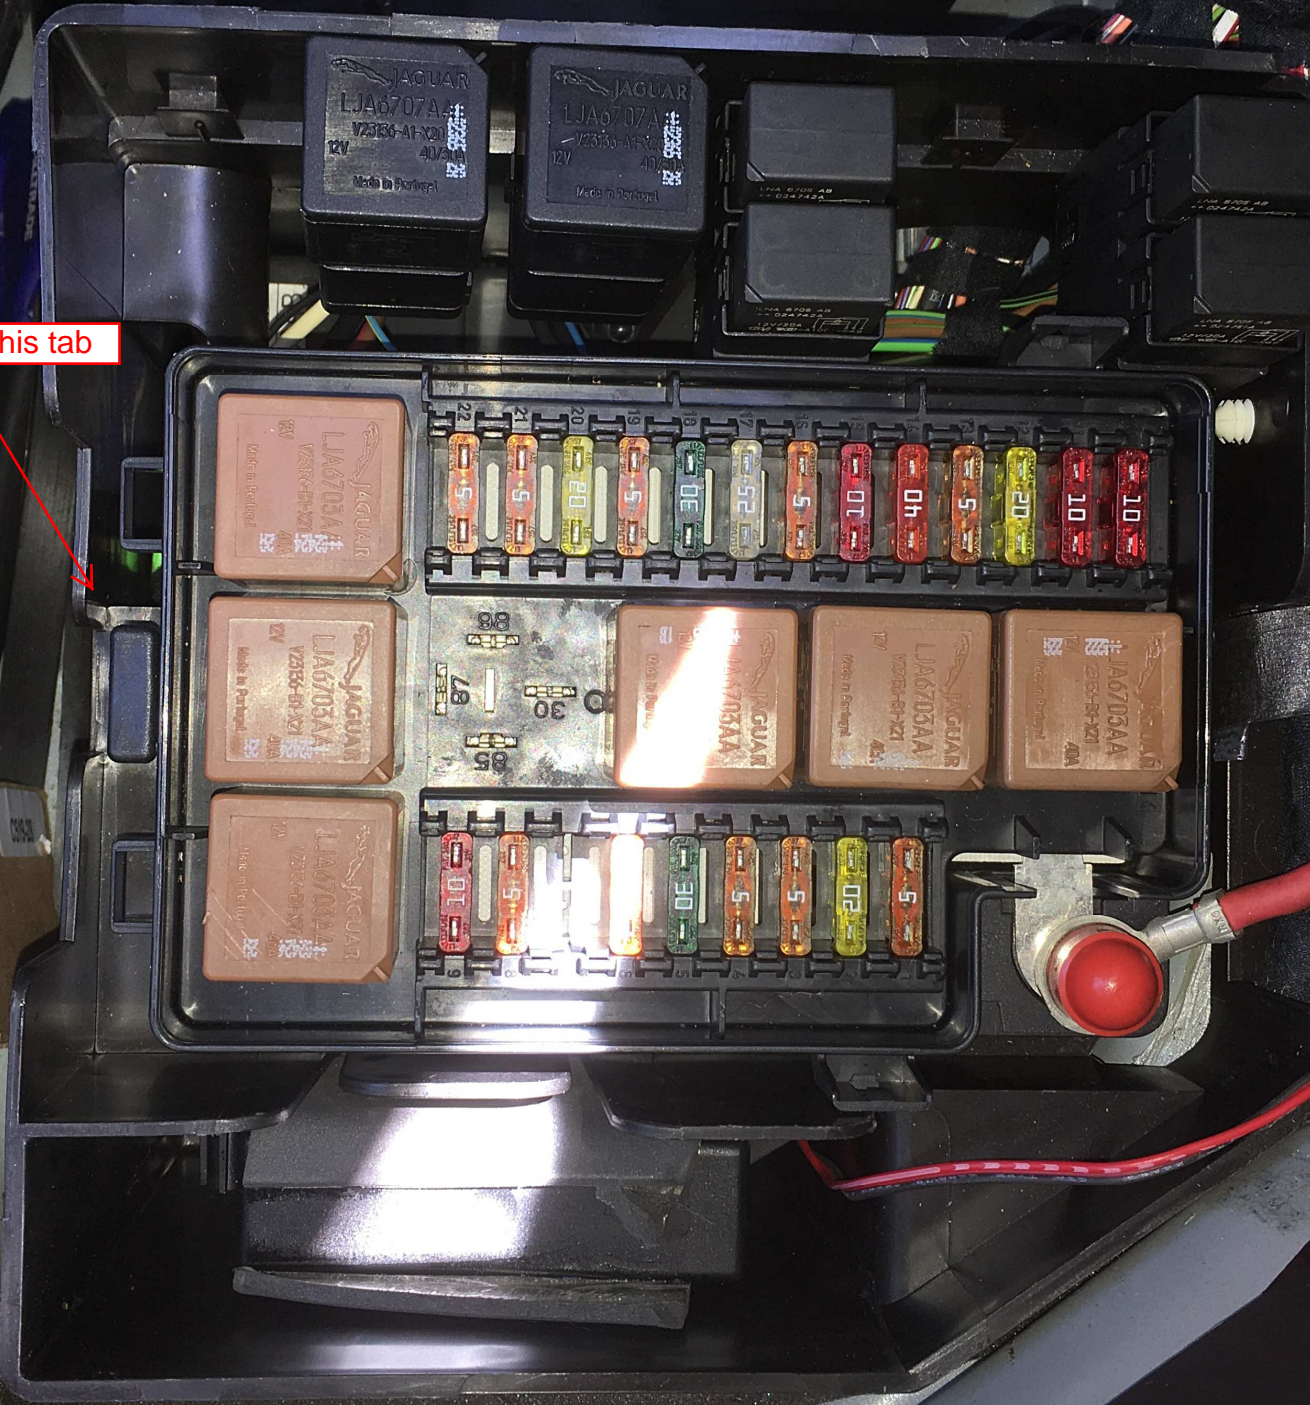

Rear Fuse Box

Pull up on this tab

slide fuse box to left after pulling up on tab

pull up on fuse box  
to see connectors

21-10-02 AB

orange with green stripe wire - White connector

Diode with short length of wire connected on each end and protected with shrink tubing

orange with green stripe wire - Black connector