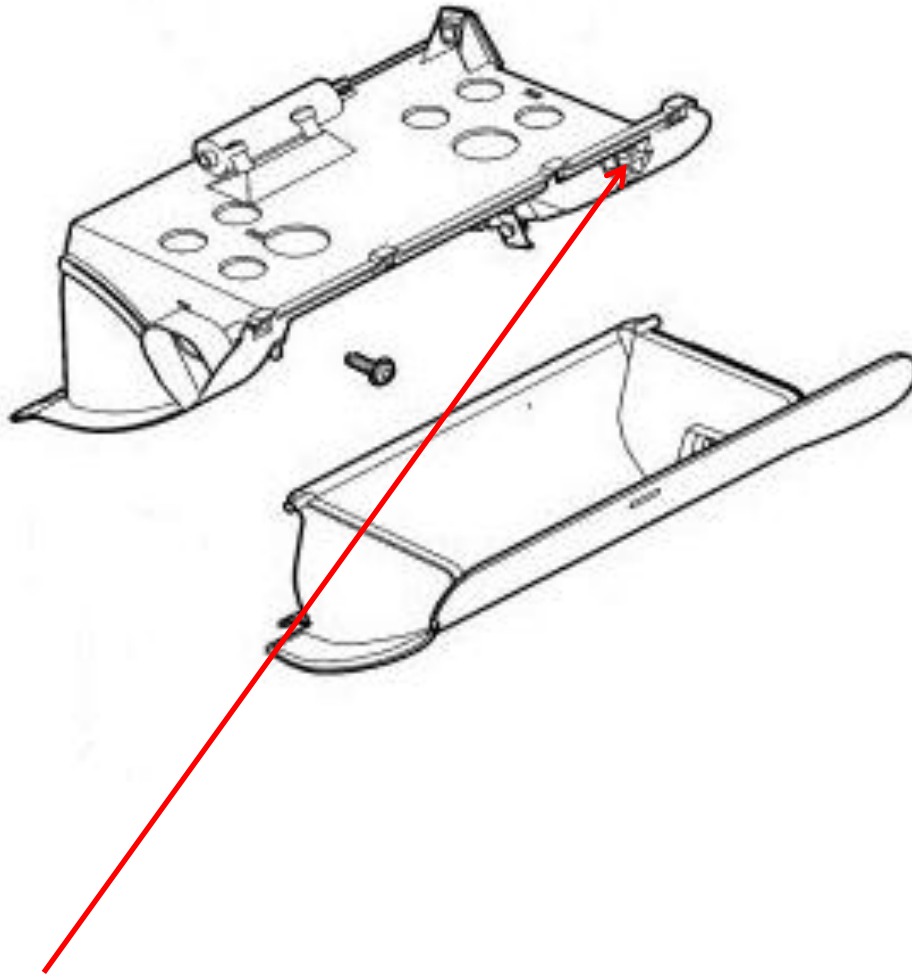

# Jaguar XK8 - Glovebox

Torx Fixing: T-20