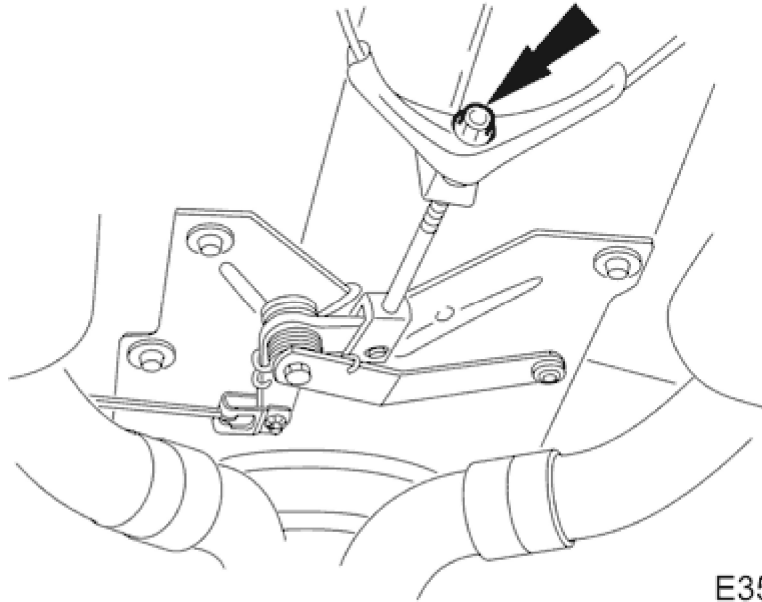

2004 XK RANGE - Parking Brake and Actuation - 206-05

E35206

Adjust parking brake cable.

- Rotate adjusting nut, until the parking brake can be applied by raising the parking brake lever 3 to 5 clicks.