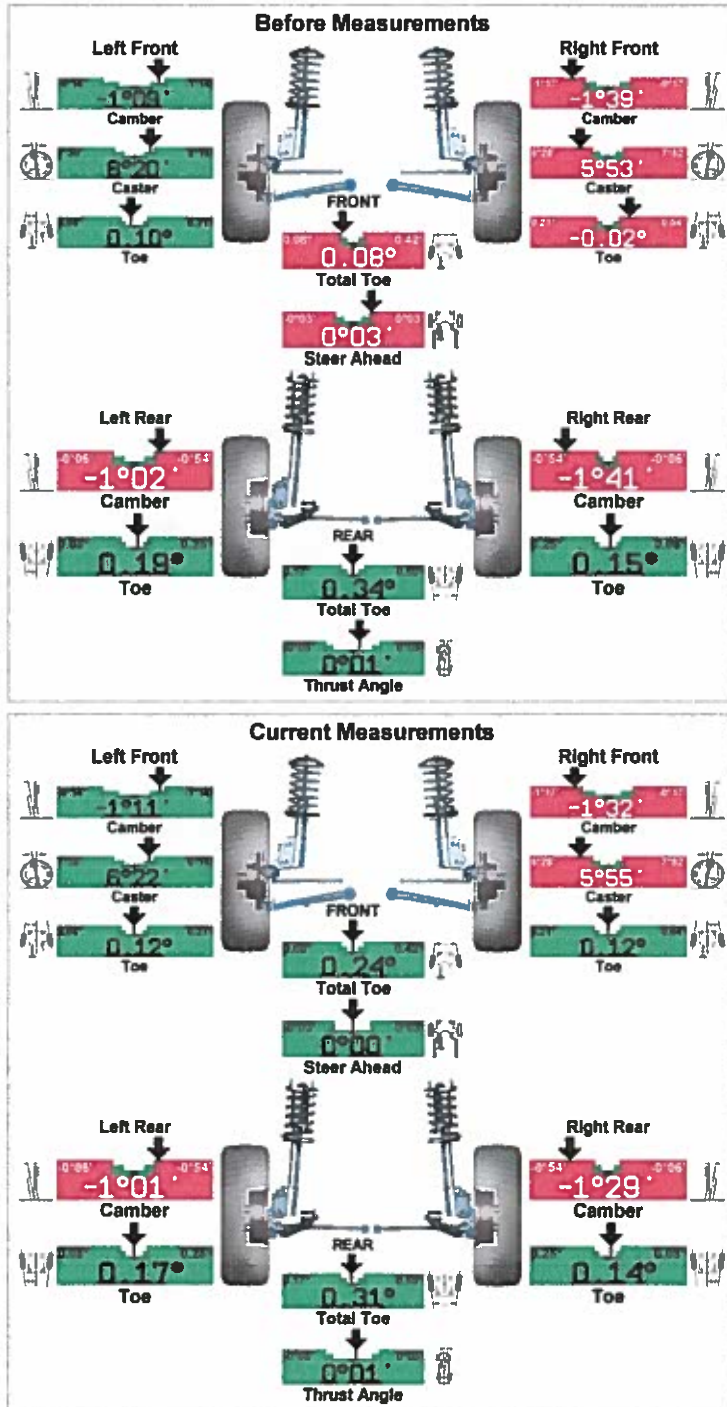

***GRIFFI CAR SERVICES...17689967 (EXPRESS WHEEL ALIGNMENT)**

Work Order: R012430
 Customer Name: WE
 Driver Name: MR
 Company: P
 Work Tel.: 33495076
 Registration: 176929
 Year: 99
 Technician: KML
 Mileage: 546564
 Date: 13.9.18 10:37 AM

Jaguar : XK/XKR (1997-2015) : 1997-2006 : Rest of World

• One or more values are not within specification. Tire wear, handling and safety problems may result.