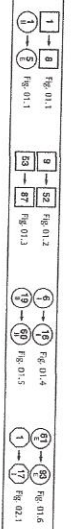

NOTES:
 * Engine Cooler, Choke Valve and Fuel Tank Pressure Sensor = N/A5 vehicles only
 ** VVT Solenoid Valves = Normally Assigned engine only
 *** LAT Sensor 2 = Supercharged engine only

VARIANTS: All Vehicles
 VIN RANGE: All
 DATE OF ISSUE: December 2002